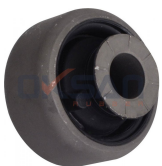

BUSH FOR WISHBONE, CENTER

RE2135

COMPATIBLE VEHICLES :
PRIMASTAR Autobus (X83) 2001-
PRIMASTAR Furgonato (X83) 2002-

OEM NO : 8200002869, 8200049626, 8200452715, 8200266038, 82