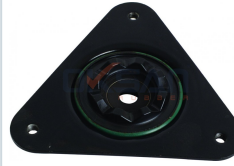

SHOCK ABSORBER MOUNTING

RE053

COMPATIBLE VEHICLES :
QASHQAI (J11,J11_) 2014-
QASHQAI (J11,J11E) 2013-

OEM NO : 54320-6968R, 543206968R