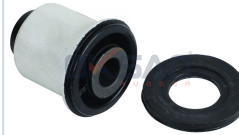

BUSH FOR WISHBONE

NI001

COMPATIBLE VEHICLES :
X-TRAIL (T30) 2001-2013

OEM NO : 54560-8H300, 545608H300